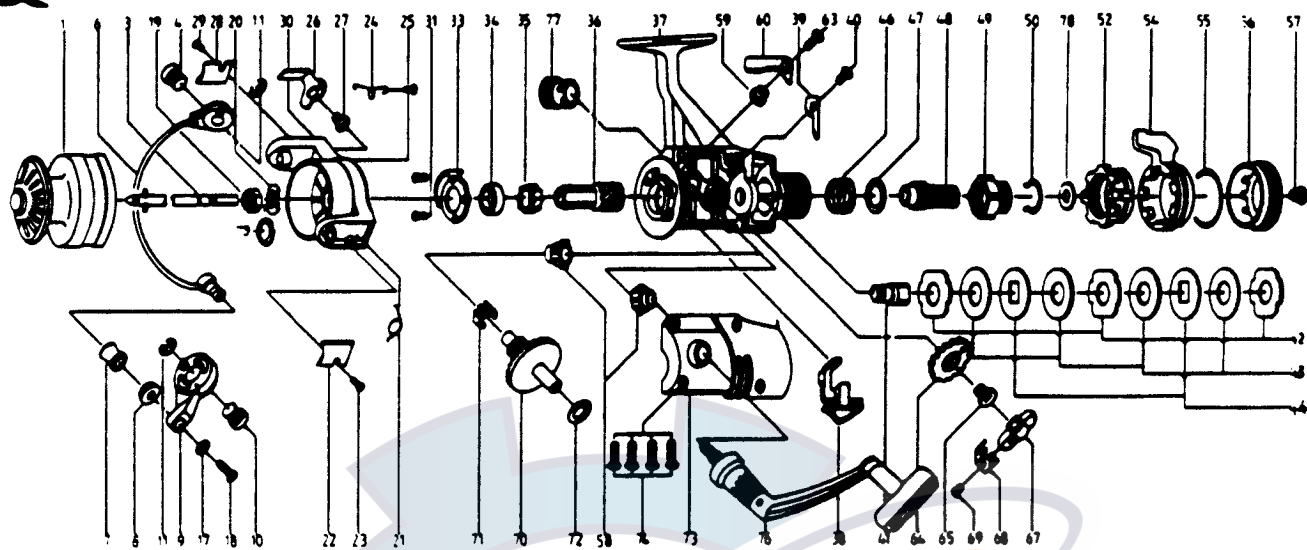

QUANTUM® QG70

KEY PART NO. NO.	DESCRIPTION	PRICE	KEY PART NO. NO.	DESCRIPTION	PRICE
1	LT321	7.74	46	FT031	1.27
2	LT050	2.00	47	FT046	1.03
3	FT315	2.87	48	FT112	1.27
4	FT044	1.27	49	FT017	1.27
6	FT347	5.73	50	FT033	.46
7	ZB004	1.09	52	LT093	2.30
8	ZB016	.63	54	LT094	4.41
9	FT007	3.44	55	LT095	.98
10	FT043	1.43	56	LT032	2.41
11	BT002	.85	57	DT079	.34
17	FT102	.39	58	FT013	1.78
18	ZB108	.58	59	DT014	.69
19	NB006	.85	60	FT063	.85
20	FT065	1.14	63	DT089	.39
21	FT022	.75	64	FT033	1.32
22	ZB087	.56	65	FT078	.46
23	BT085	.63	67	ZB025	2.17
24	ZB049	.39	68	ZB083	.39
25	DT058	.46	69	NB084	.29
26	FT019	1.32	70	FT012	3.73
27	ZB037	.29	71	ZB086	.39
28	ZB024	.63	72	ZB026	.29
29	BT085	.63	73	LT323	6.31
30	FT009	8.60	74	FT057	1.46
31	BT080	.34	75	FT056	.39
33	ZB040	1.43	76	LT318	7.97
34	ZB028	7.97	77	NT073	.69
35	ZB060	.98	78	FT046	1.03
36	FT011	4.02	79	FT120	.98
37	LT301	14.34	80	LT008	1.14
38	FT059	.63	81	LT018	1.32
39	DT068	.39			
40	BT067	.29			
41	FT104	.75			
42	FT030	1.32			
43	FT039	1.55			
44	FT071	1.09			

*Not shown in diagram
 Key 80 fits between keys 49, 50
 Key 81 fits between keys 52, 54

Prices subject to change without notice. Prices do not include postage and handling.

PLEASE ORDER BY PART NUMBER

Rev. 11/90